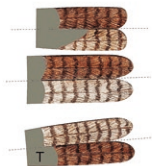

10 cm

Cuttinglines:

Print without marge on 80 to 120 gr paper.